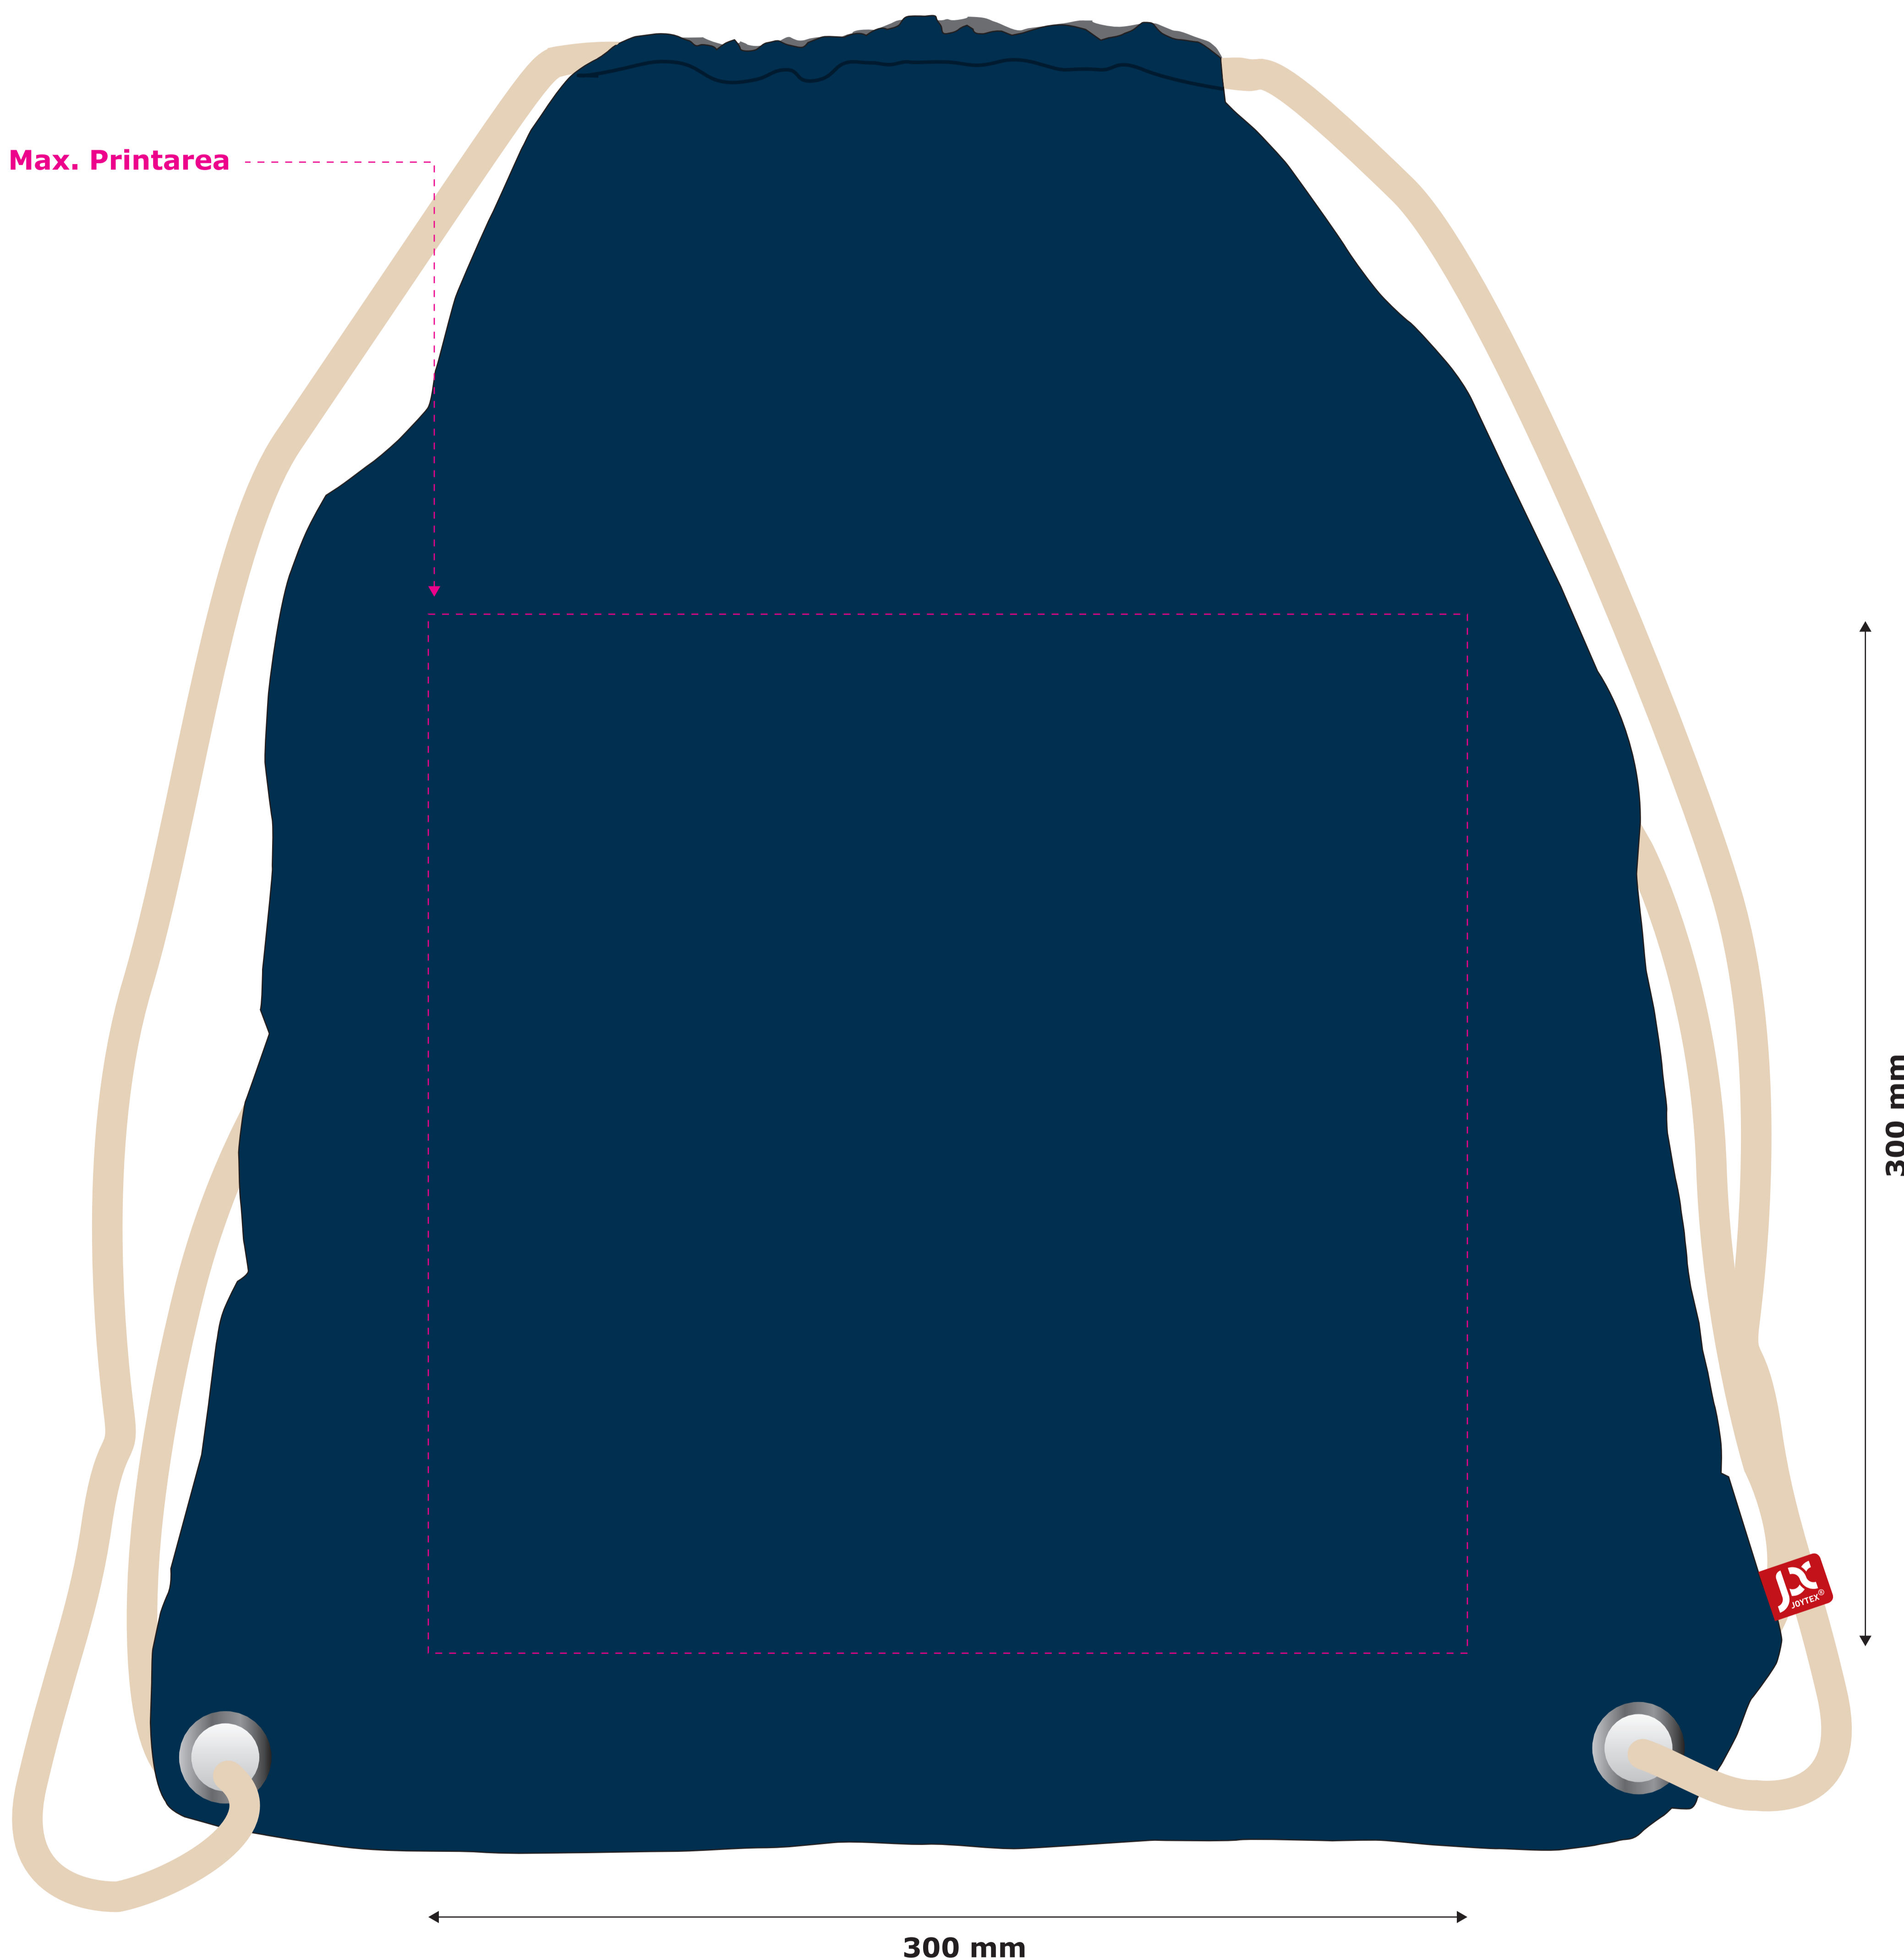

Order-No.: _____

Model-No.: 122

Colour-No.: DN

Size: 40 x 50 cm

Printside: **Frontside**

Printarea: 30 x 30 cm

Printcolours: _____

OEKO-TEX®

Max. Printarea

PLEASE CHECK CAREFULLY:

- 1. Position / Size**
Is the motiv in the right place and is it the right size?
- 2. Front / Back**
Are the motifs on the right side?
- 3. Printcolours**
Are the Pantone C tones correct?
- 4. Typo / Text**
Are all fonts and texts correct?

NOTE:

The appearance of the printing and bag colors are not binding here.

With the release of this proof, subsequent complaints about facts that are recognizable here are excluded.