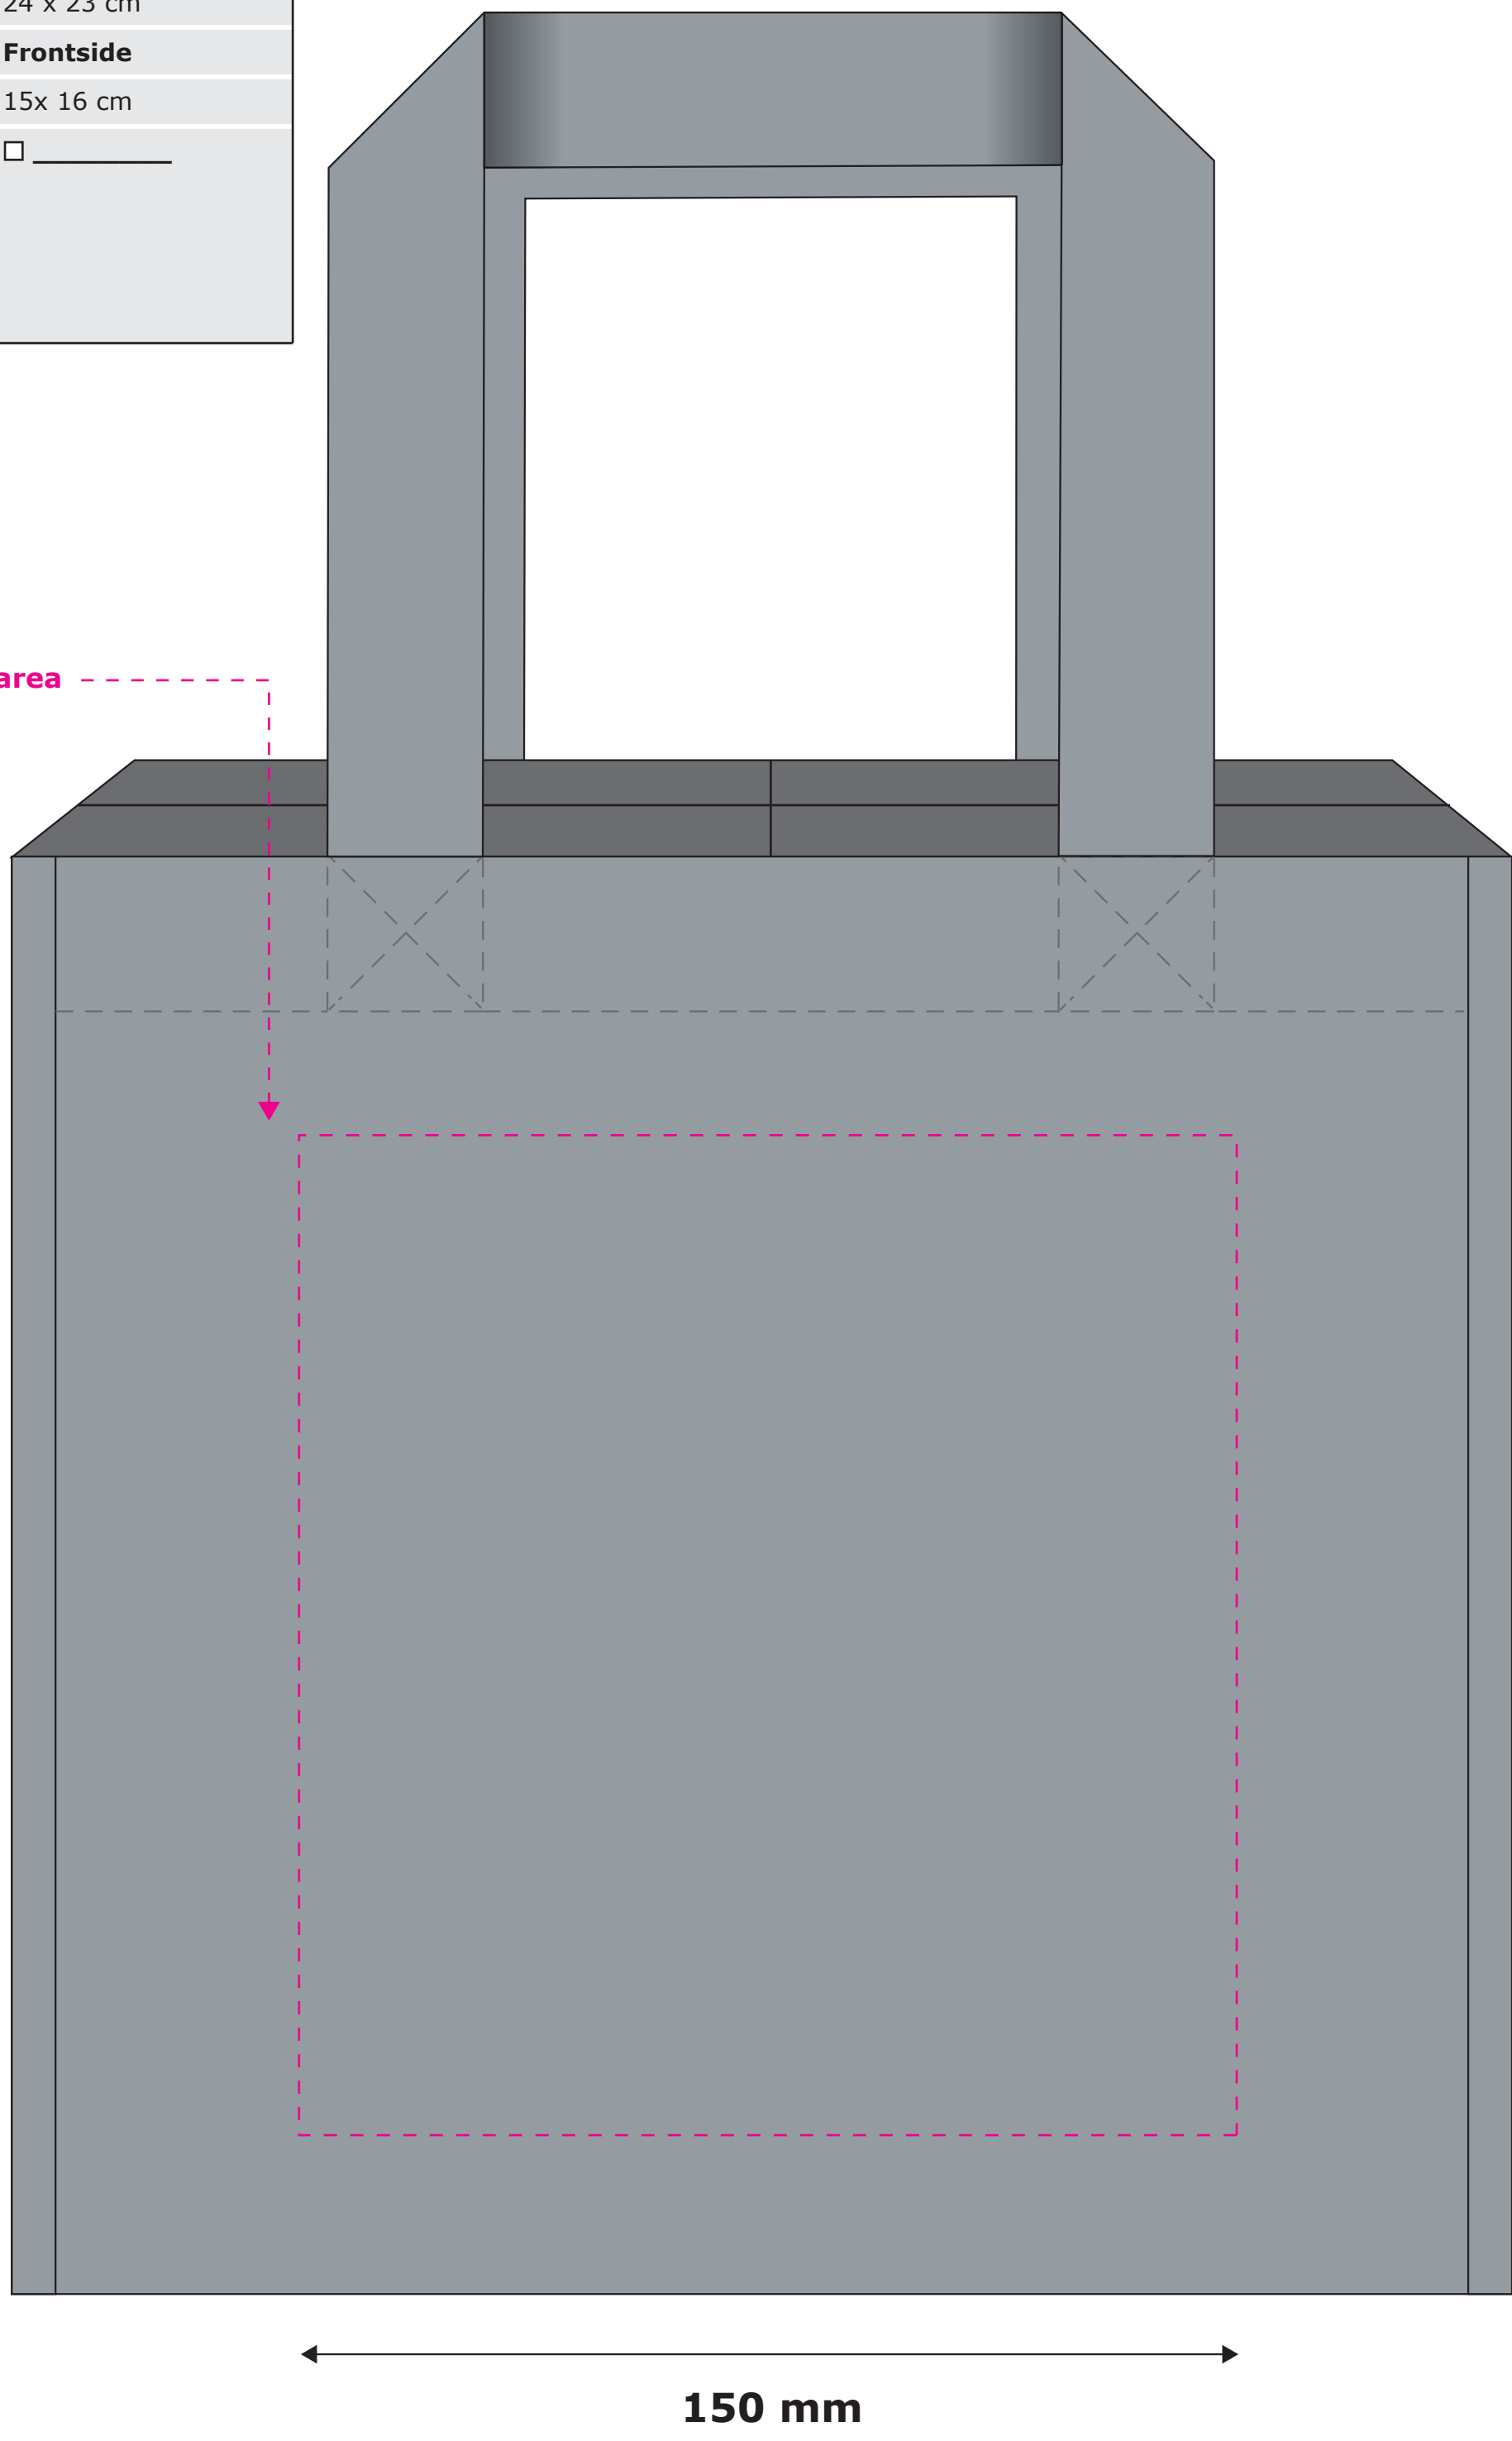

Order-No.:	_____
Model-No.:	127
Colour-No.:	60
Size:	24 x 23 cm
Printside:	Frontside
Printarea:	15x 16 cm
Printcolours:	<input type="checkbox"/> _____

Max. Printarea - - - - -

←-----→

150 mm

↑
160 mm
↓

PLEASE CHECK CAREFULLY:

- 1. Position / Size**
Is the motiv in the right place and is it the right size?
- 2. Front / Back**
Are the motifs on the right side?
- 3. Printcolours**
Are the Pantone C tones correct?
- 4. Typo / Text**
Are all fonts and texts correct?