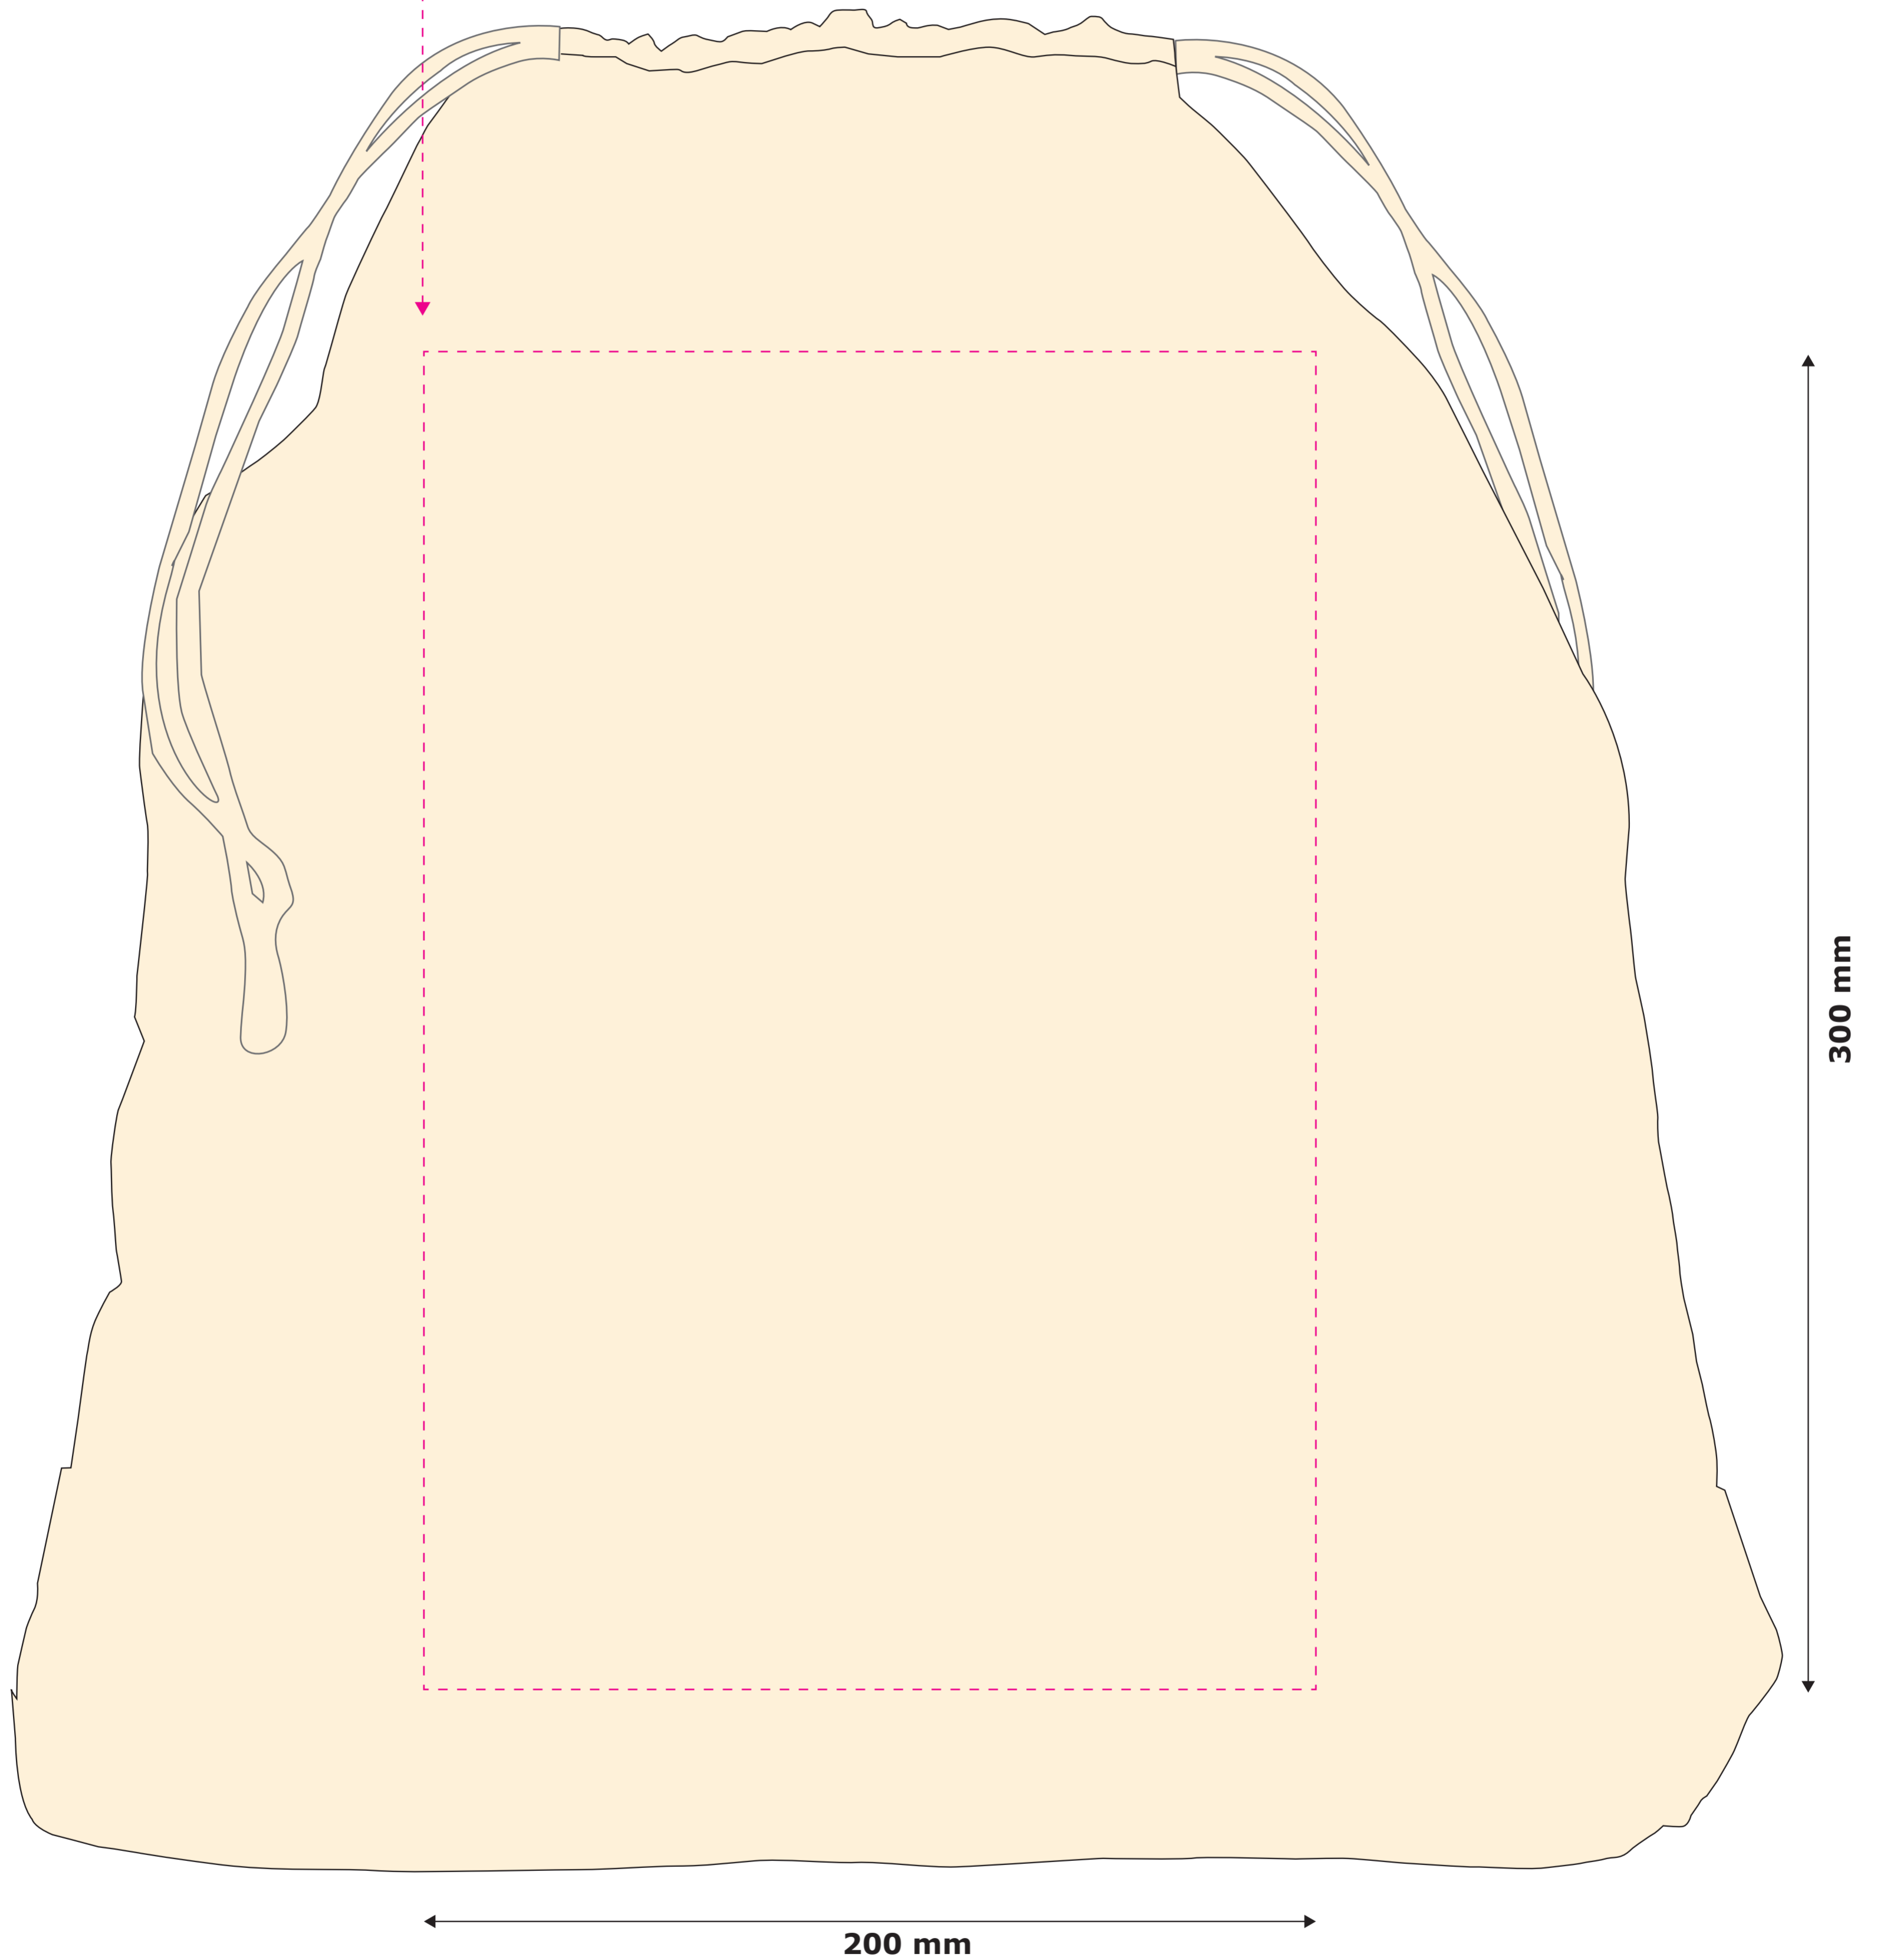

Order-No.: _____

Model-No.: 130

Colour-No.: 10

Size: 30 x 40 cm

Printside: **Frontside**

Printarea: 20 x 30 cm

Printcolours: _____

OEKO-TEX®

Max. Printarea

PLEASE CHECK CAREFULLY:

- 1. Position / Size**
Is the motif in the right place and is it the right size?
- 2. Front / Back**
Are the motifs on the right side?
- 3. Printcolours**
Are the Pantone C tones correct?
- 4. Typo / Text**
Are all fonts and texts correct?

NOTE:

The appearance of the printing and bag colors are not binding here.

With the release of this proof, subsequent complaints about facts that are recognizable here are excluded.