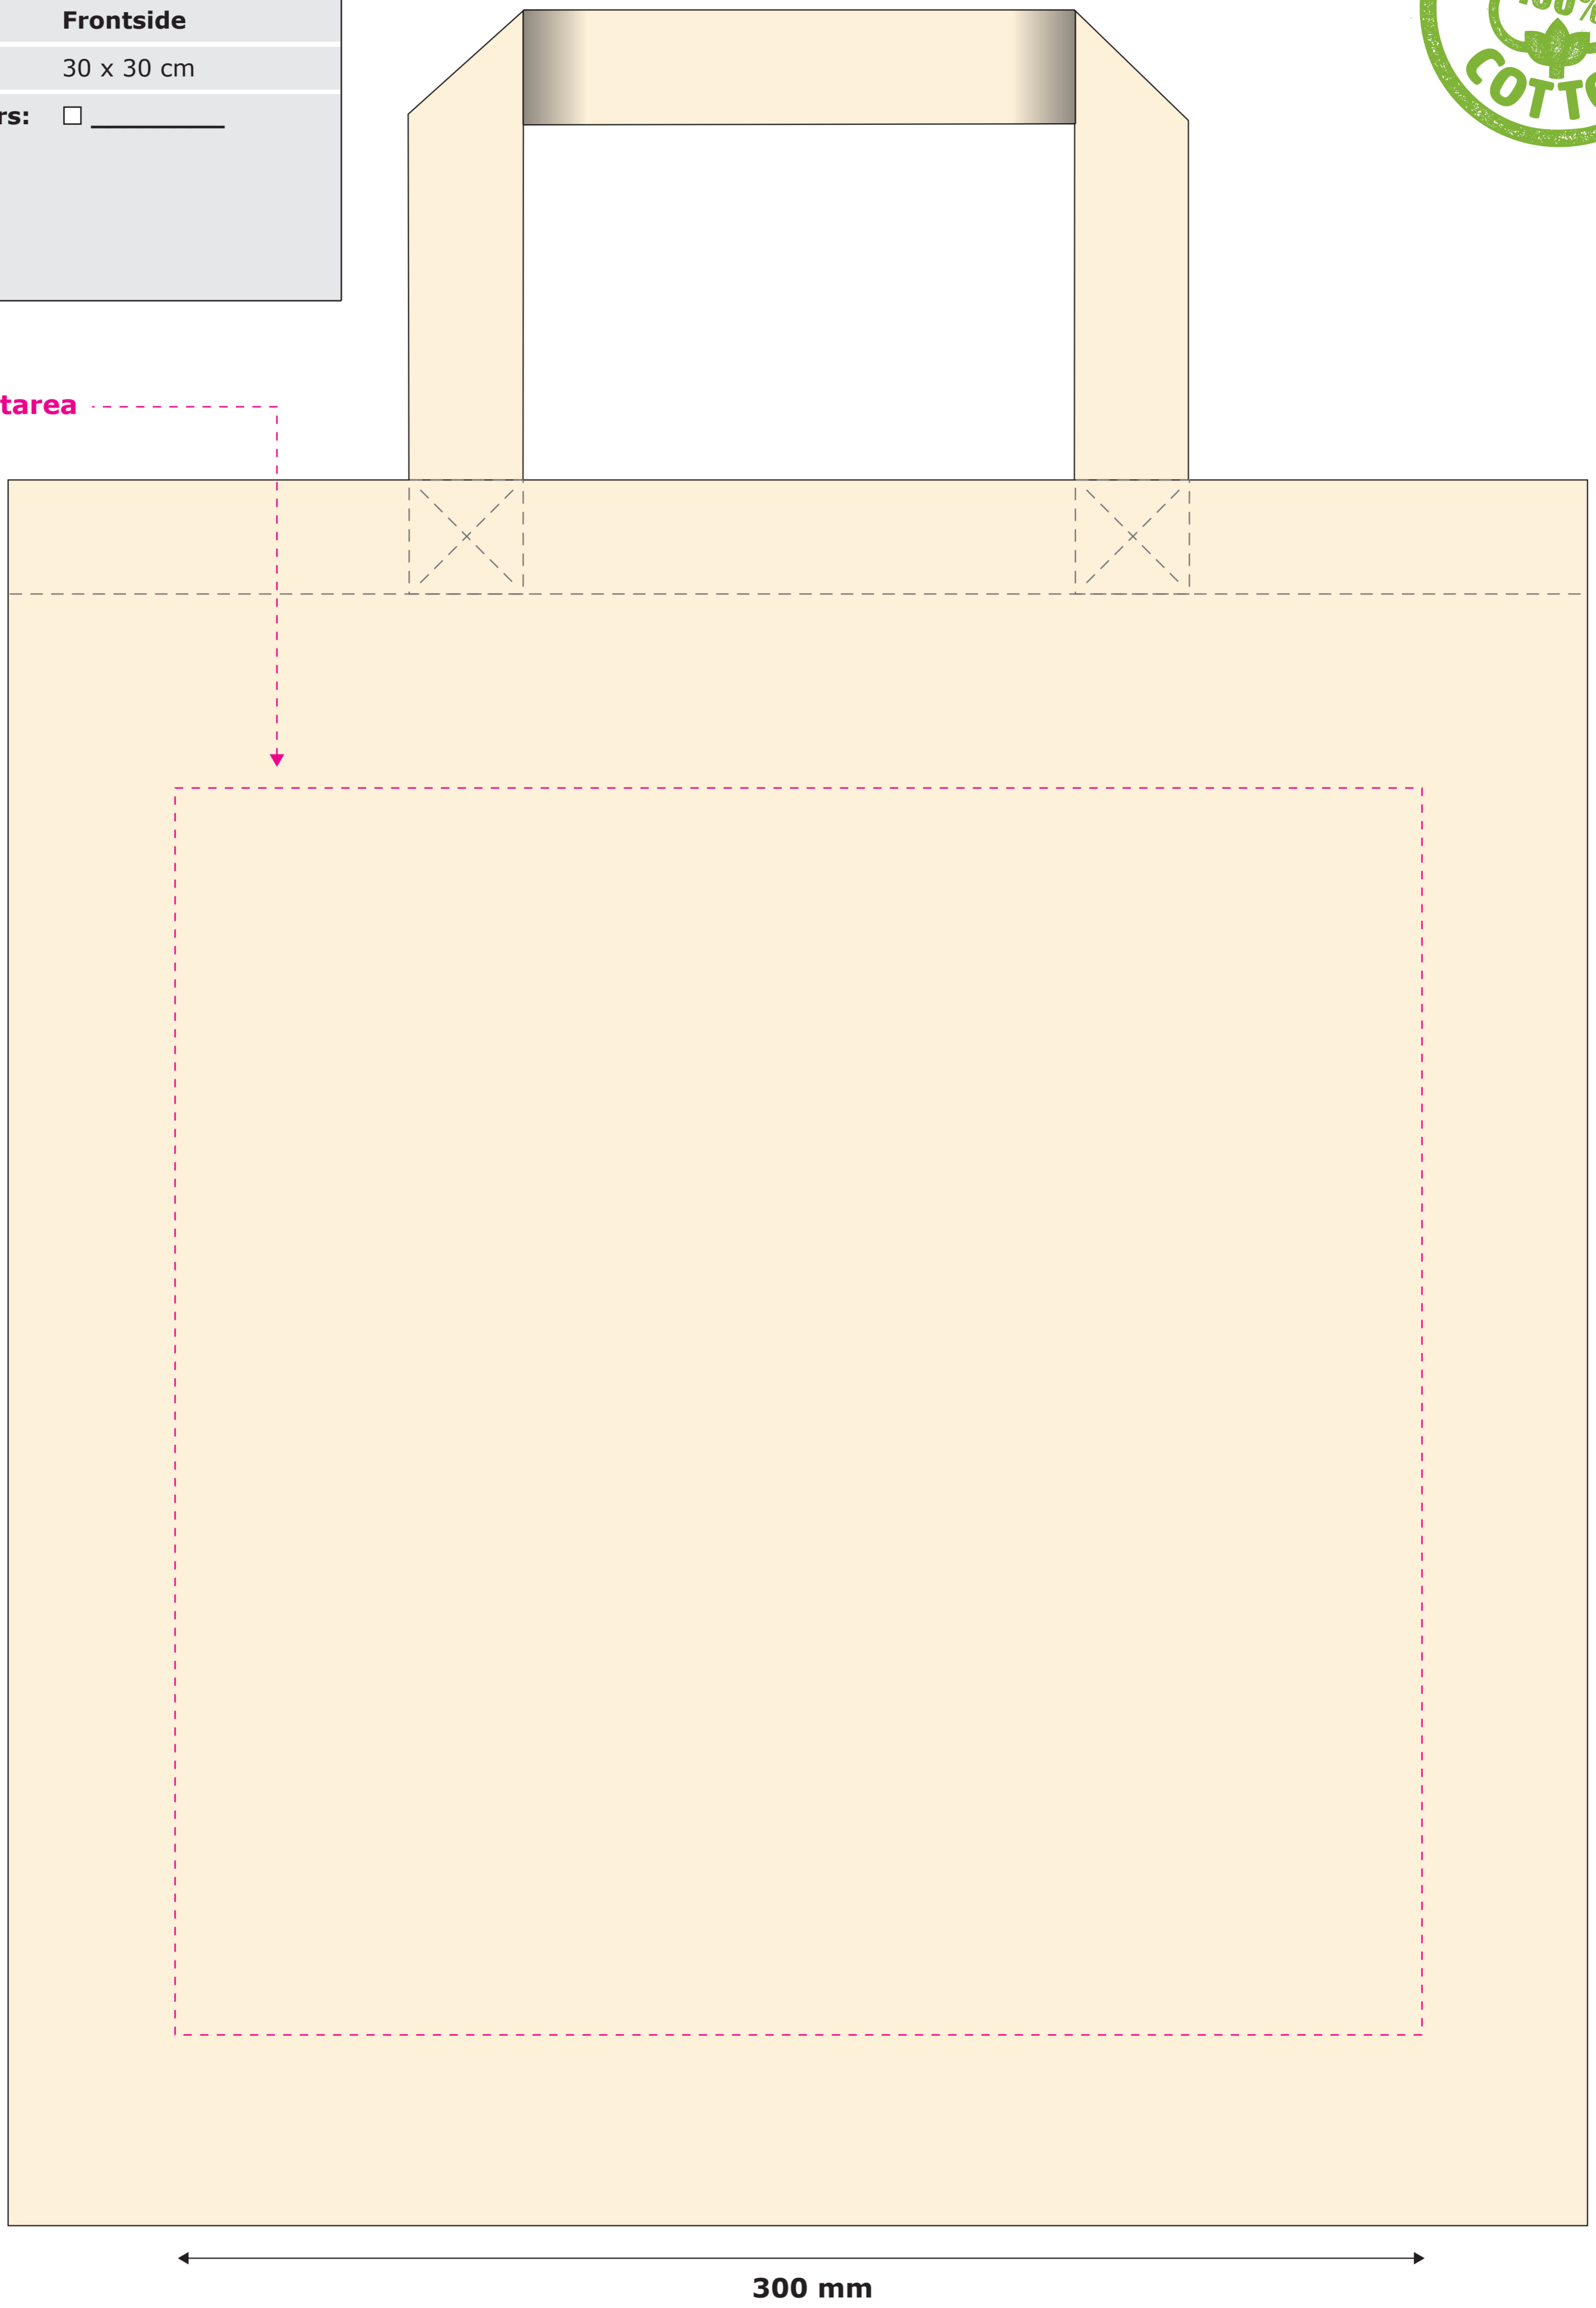

Order-No.:	_____
Model-No.:	40
Colour-No.:	_____
Size:	38 x 42 cm
Printside:	Frontside
Printarea:	30 x 30 cm
Printcolours:	<input type="checkbox"/> _____

Max. Printarea

300 mm

300 mm

PLEASE CHECK CAREFULLY:

- 1. Position / Size**
Is the motif in the right place and is it the right size?
- 2. Front / Back**
Are the motifs on the right side?
- 3. Printcolours**
Are the Pantone C tones correct?
- 4. Typo / Text**
Are all fonts and texts correct?