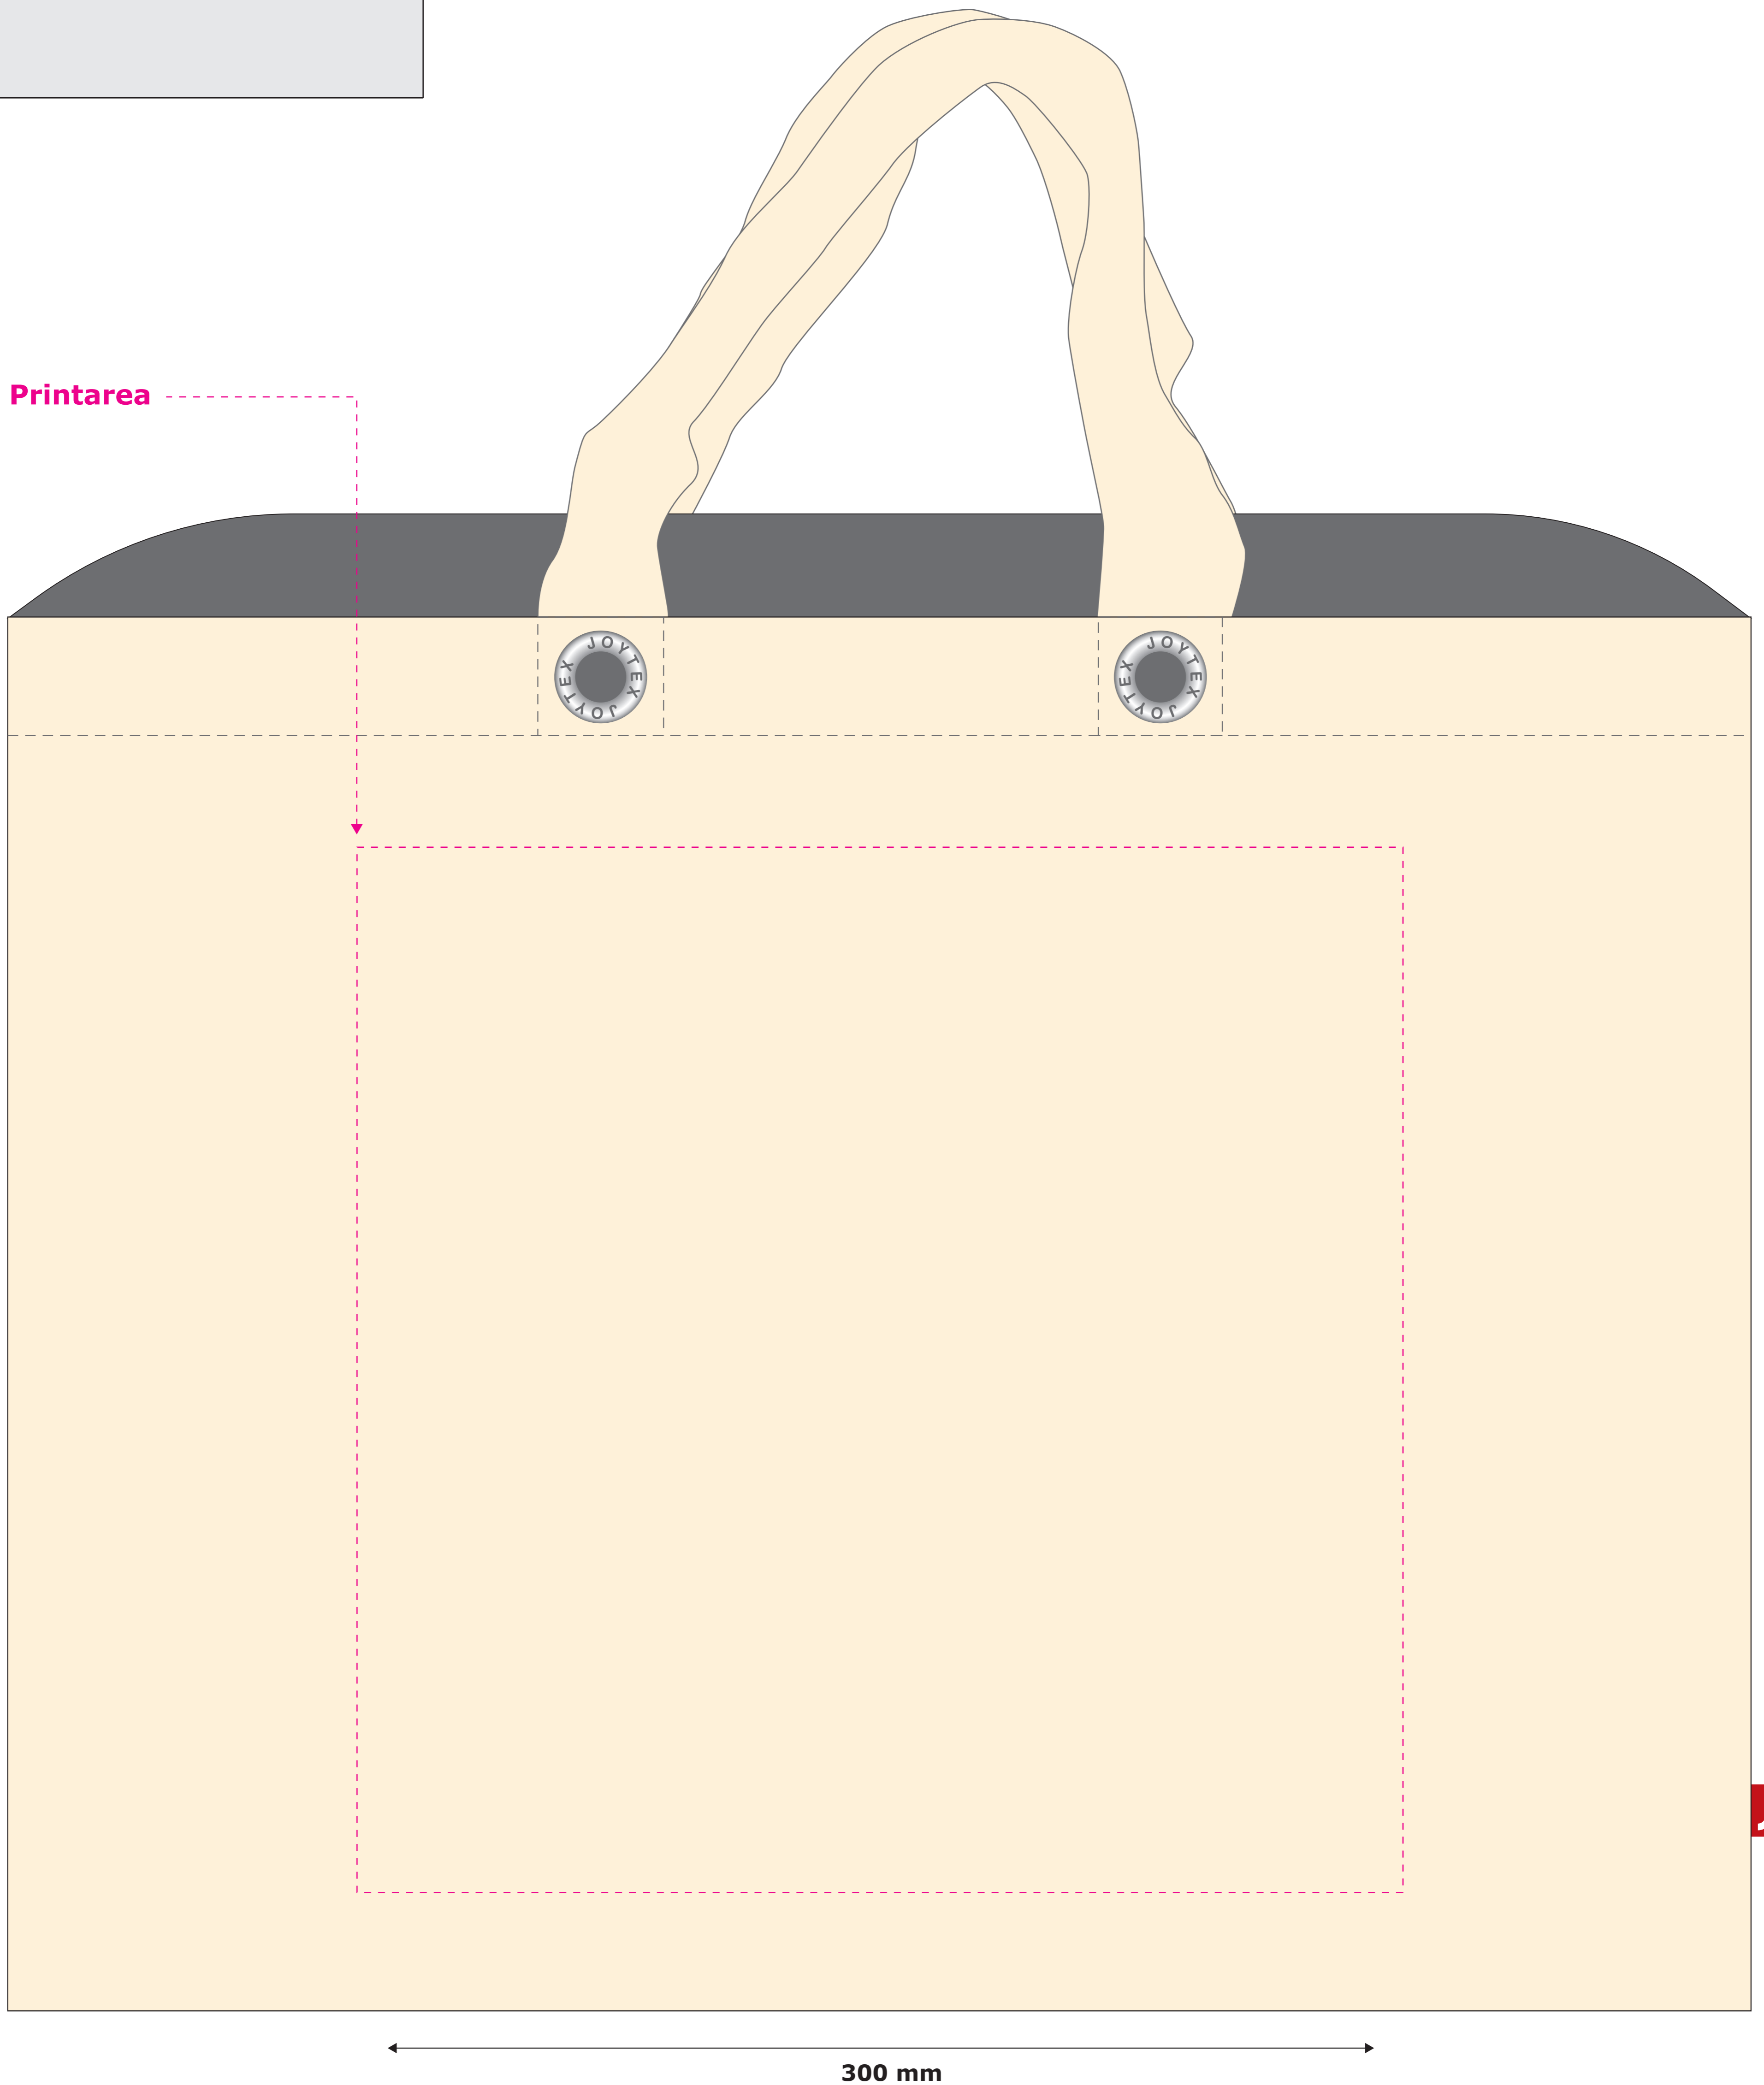

Order-No.: \_\_\_\_\_

Model-No.: 45

Colour-No.: 10

Size: 50 x 40 x 15 cm

Printside: Frontside

Printarea: 30 x 30 cm

Printcolours:  \_\_\_\_\_

OEKO-TEX®

Max. Printarea

**PLEASE CHECK CAREFULLY:**

- 1. Position / Size**  
Is the motif in the right place and is it the right size?
- 2. Front / Back**  
Are the motifs on the right side?
- 3. Printcolours**  
Are the Pantone C tones correct?
- 4. Typo / Text**  
Are all fonts and texts correct?

**NOTE:**

**The appearance of the printing and bag colors are not binding here.**

**With the release of this proof, subsequent complaints about facts that are recognizable here are excluded.**