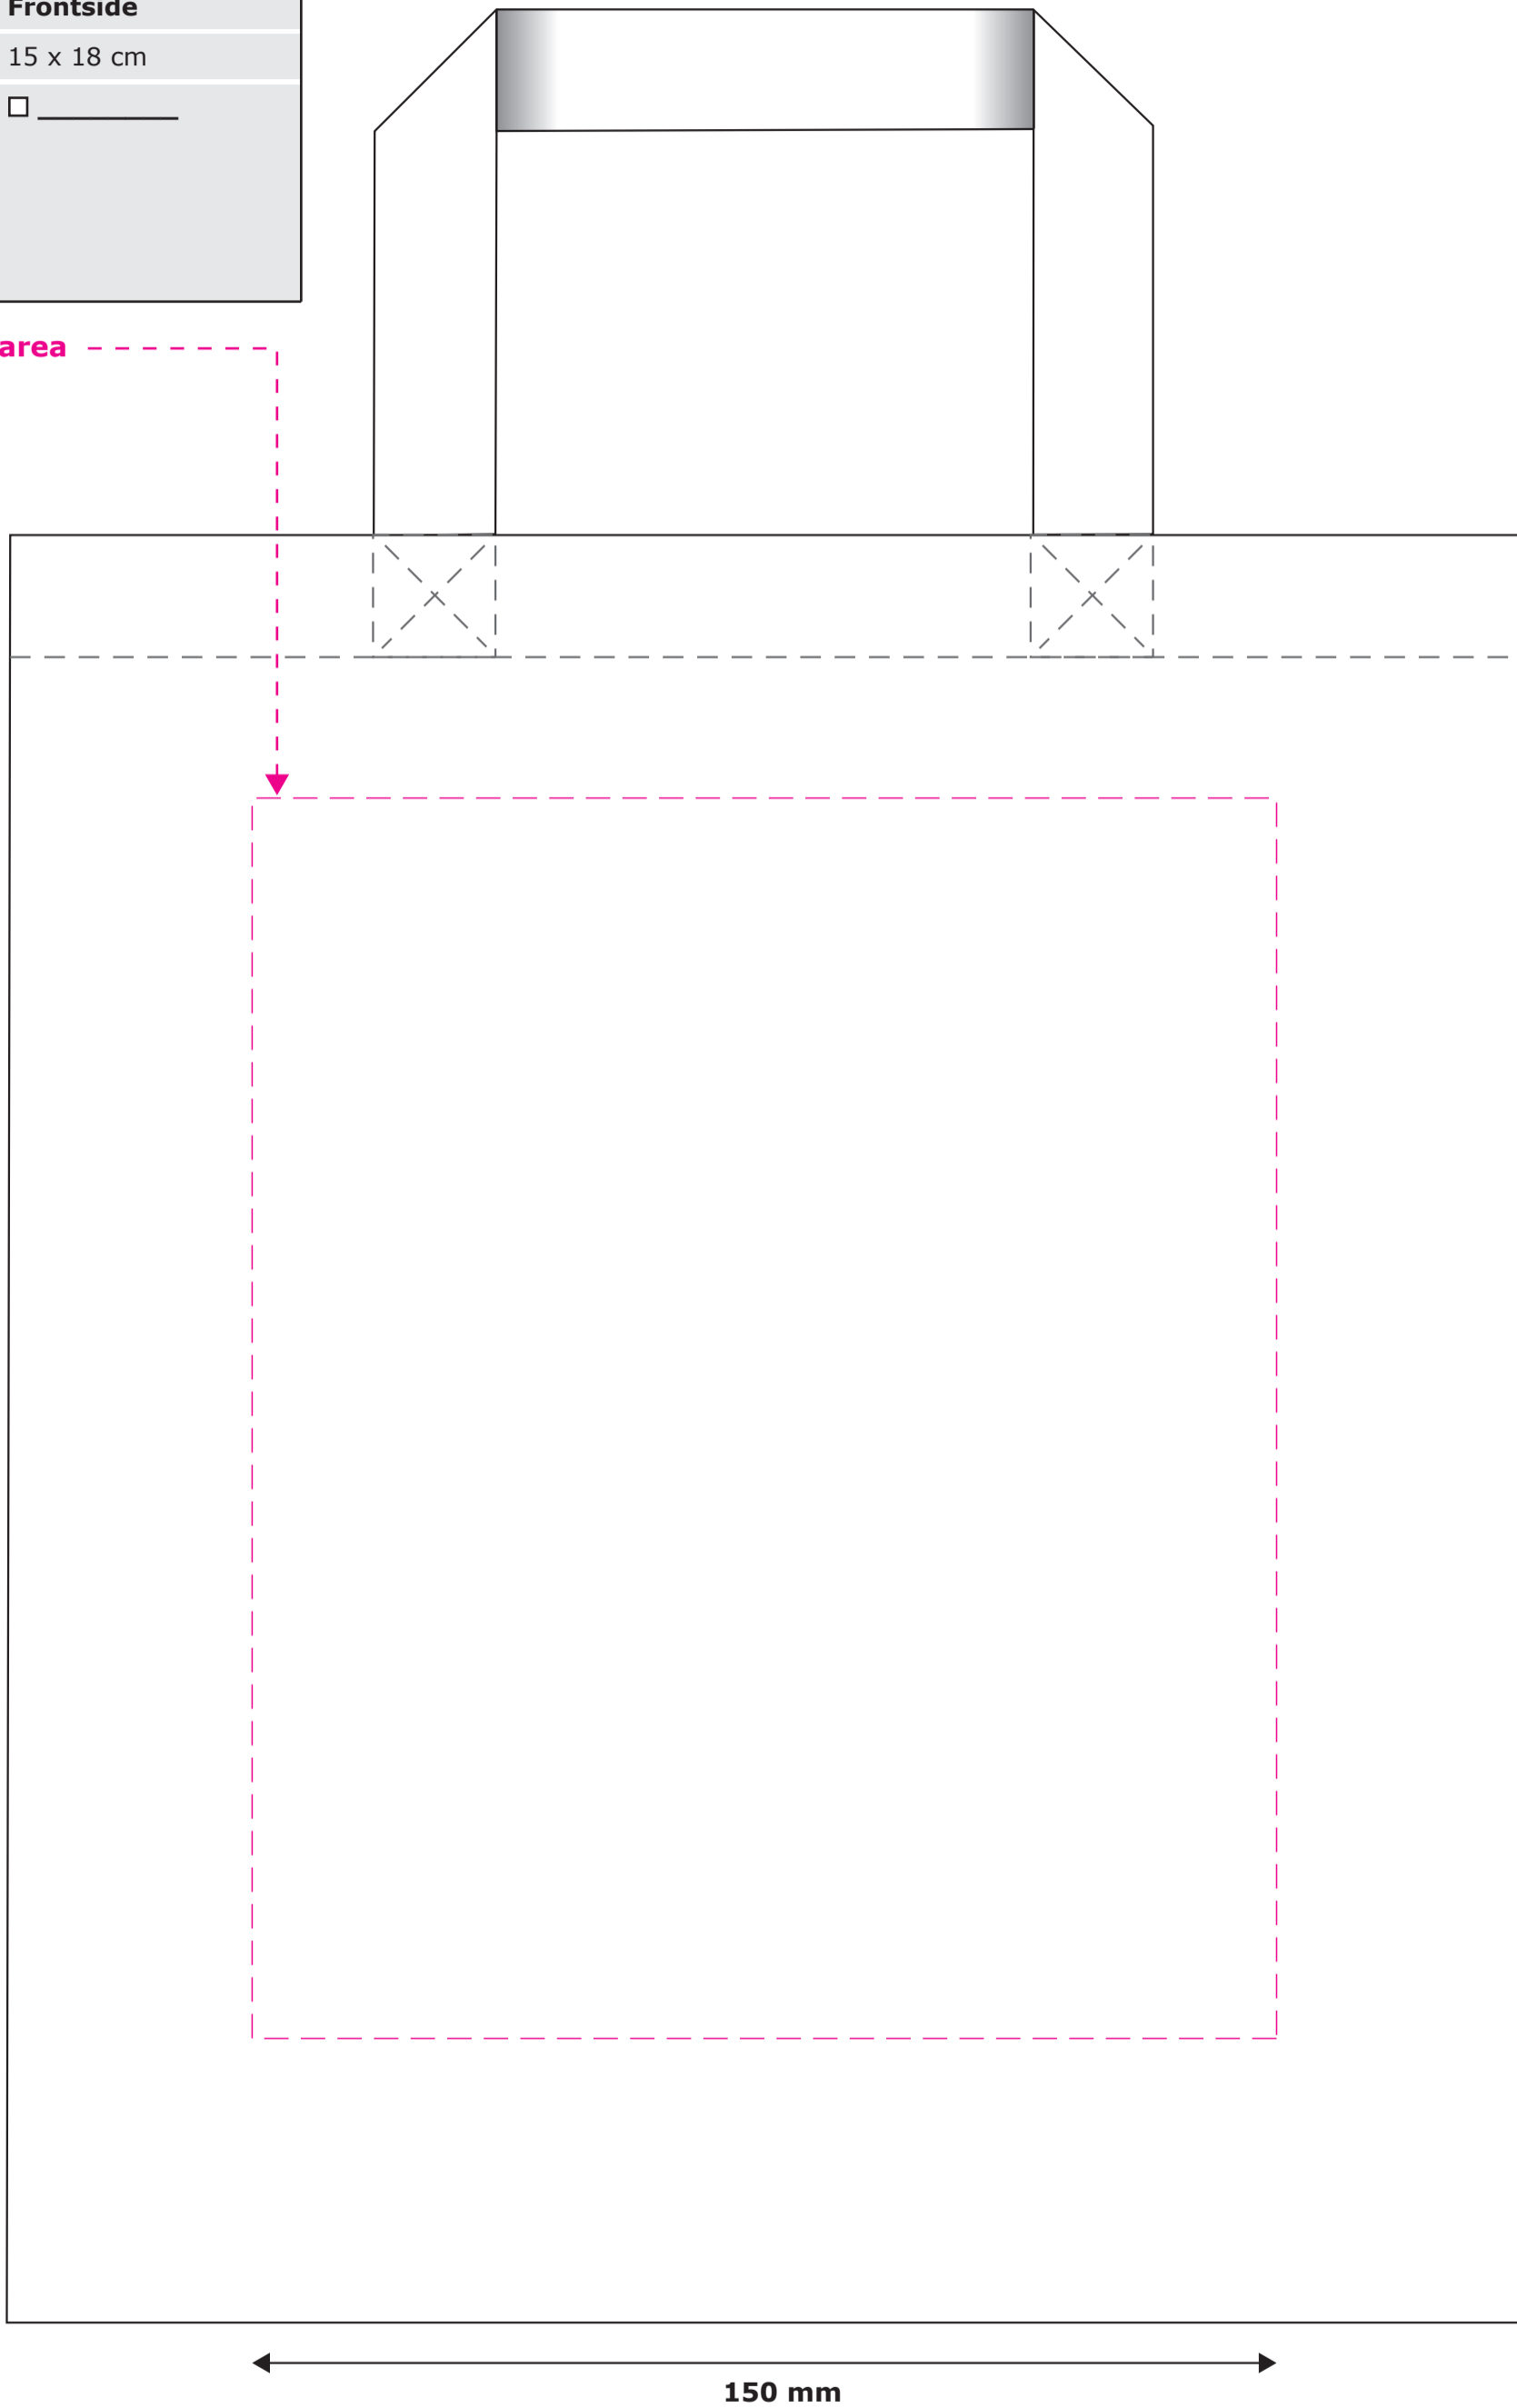

Order-No.:	_____
Model-No.:	55
Colour-No.:	_____
Size:	22 x 26 cm
Printside:	Frontside
Printarea:	15 x 18 cm
Printcolours:	<input type="checkbox"/> _____

Max. Printarea - - - - -

150 mm

180 mm

PLEASE CHECK CAREFULLY:

- 1. Position / Size**
Is the motiv in the right place and is it the right size?
- 2. Front / Back**
Are the motifs on the right side?
- 3. Printcolours**
Are the Pantone C tones correct?
- 4. Typo / Text**
Are all fonts and texts correct?