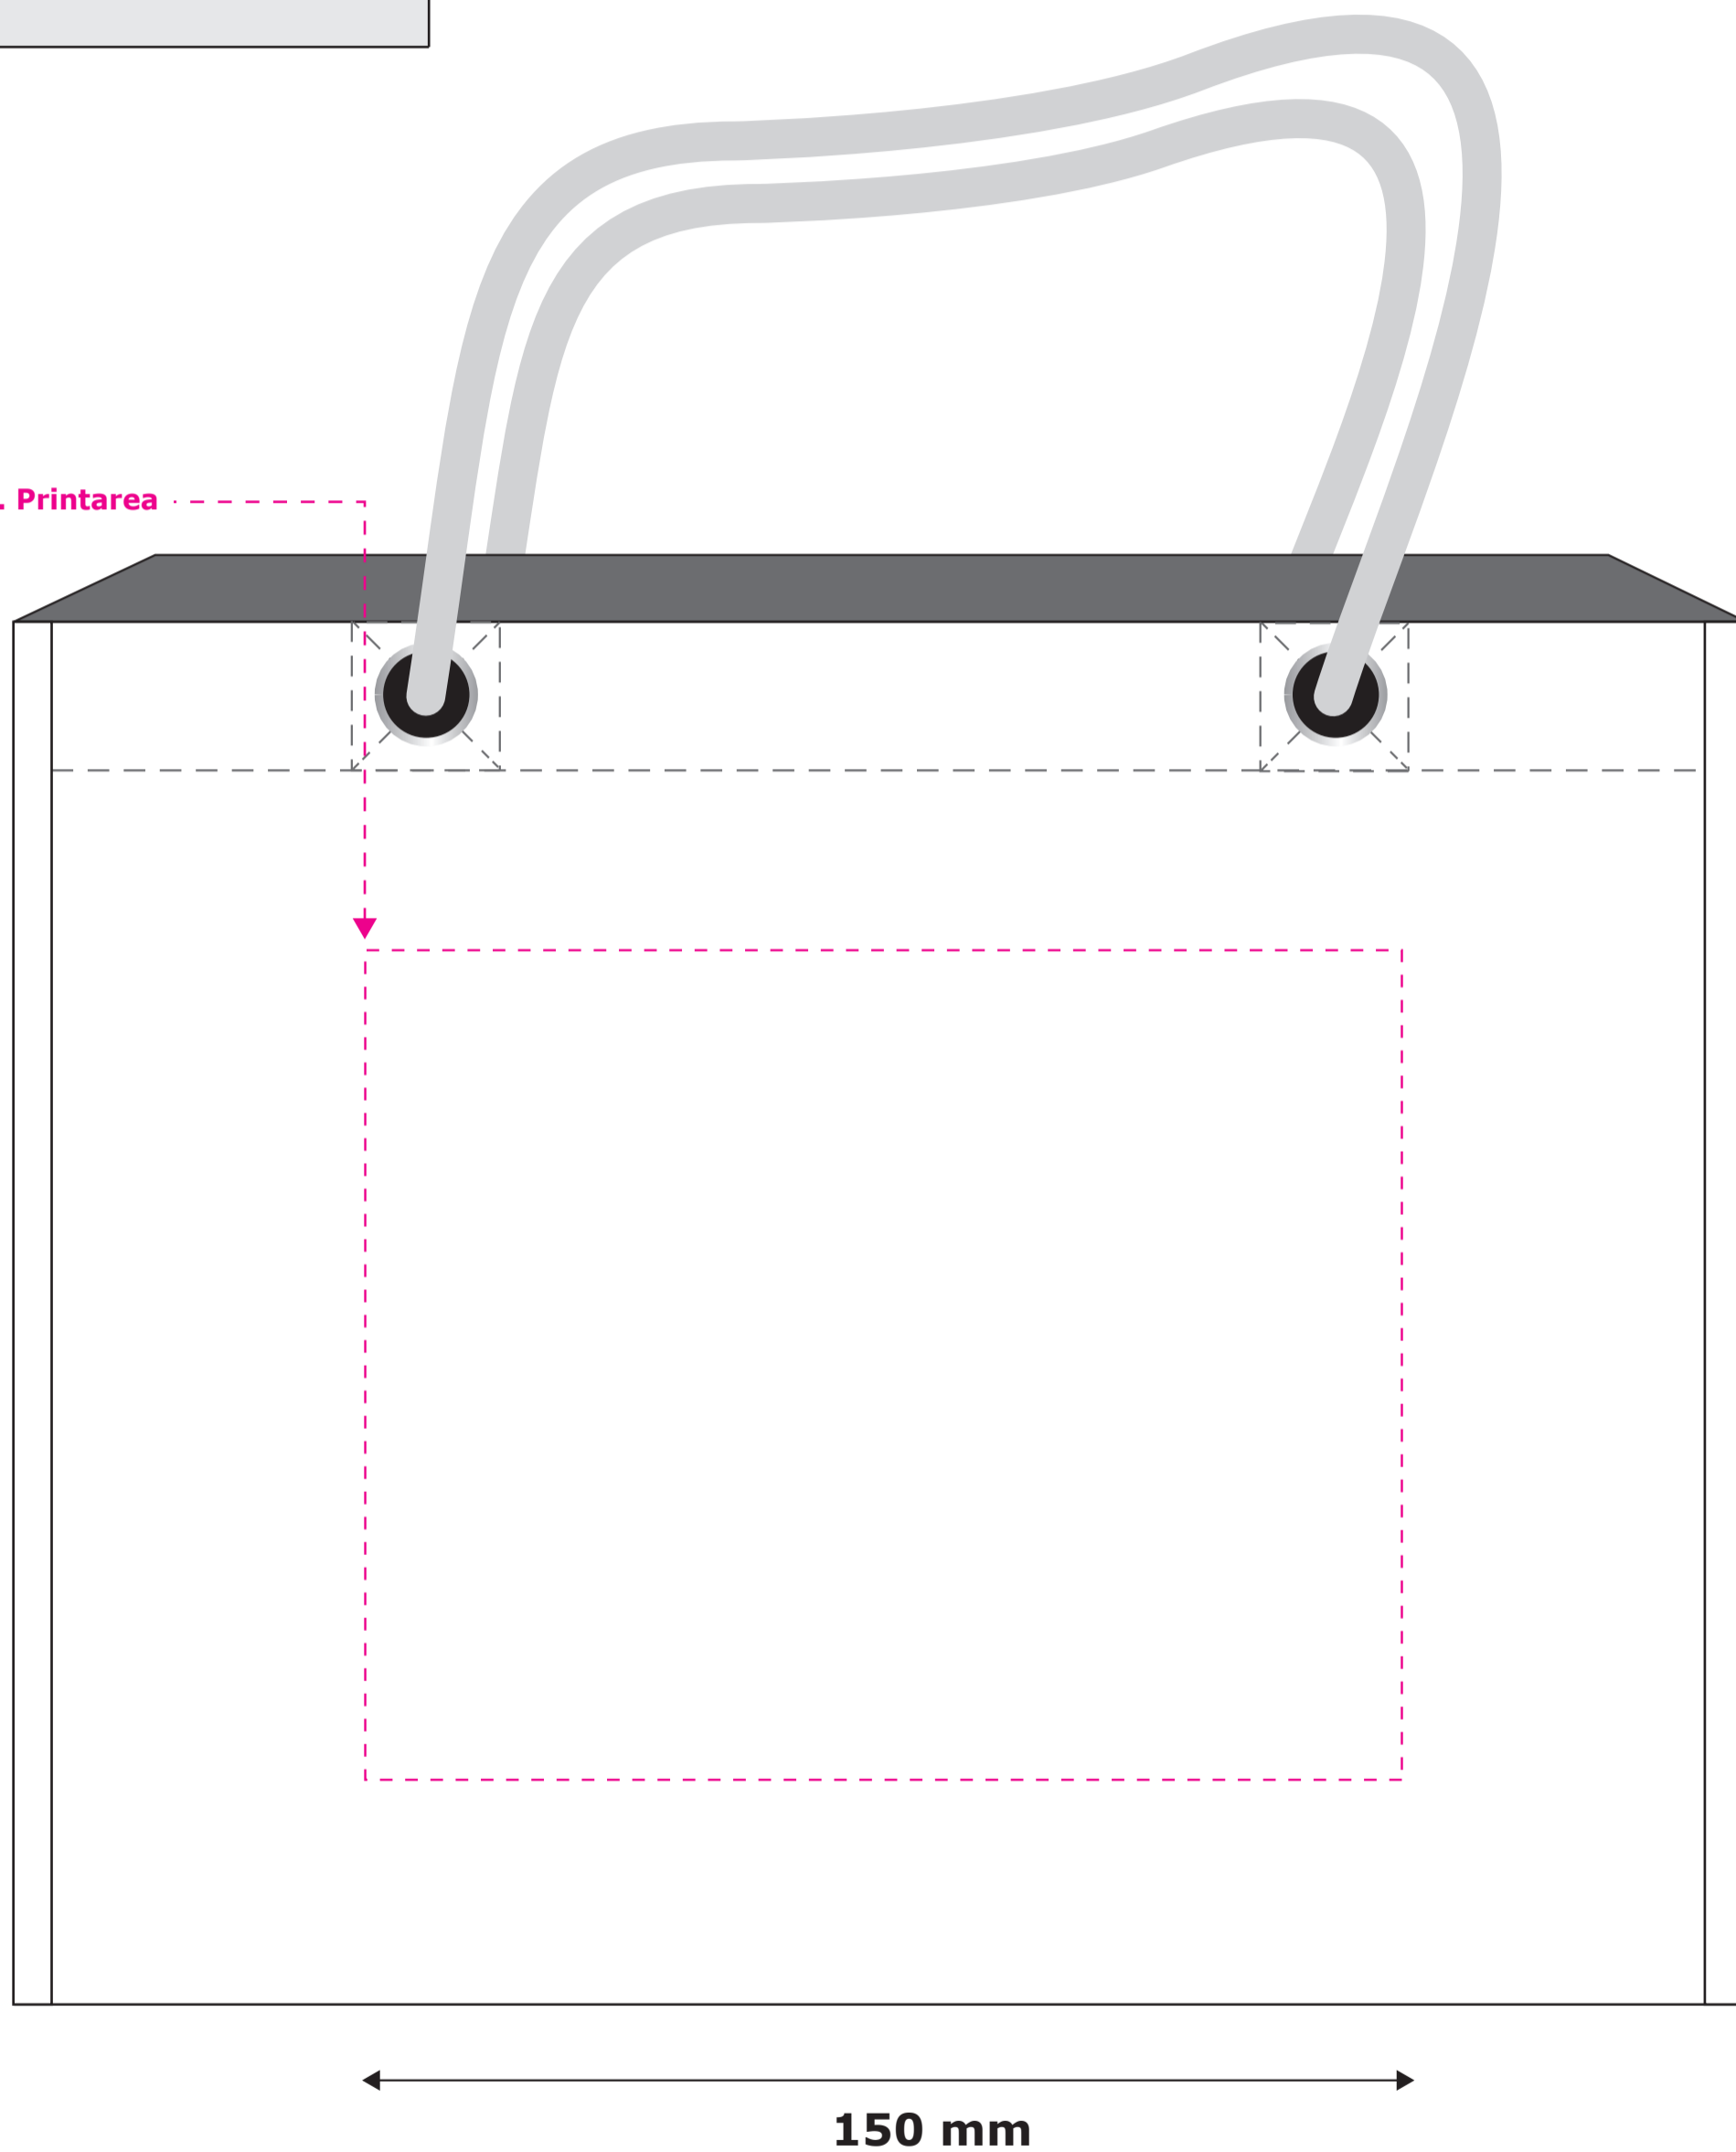

Order-No.: _____

Model-No.: **61**

Colour-No.: _____

Size: 25 x 20 x 8 cm

Printside: **Frontside**

Printarea: 15 x 12 cm

Printcolours: _____

OEKO-TEX®

Max. Printarea

PLEASE CHECK CAREFULLY:

- 1. Position / Size**
Is the motif in the right place and is it the right size?
- 2. Front / Back**
Are the motifs on the right side?
- 3. Printcolours**
Are the Pantone C tones correct?
- 4. Typo / Text**
Are all fonts and texts correct?

NOTE:

The appearance of the printing and bag colors are not binding here.
With the release of this proof, subsequent complaints about facts that are recognizable here are excluded.