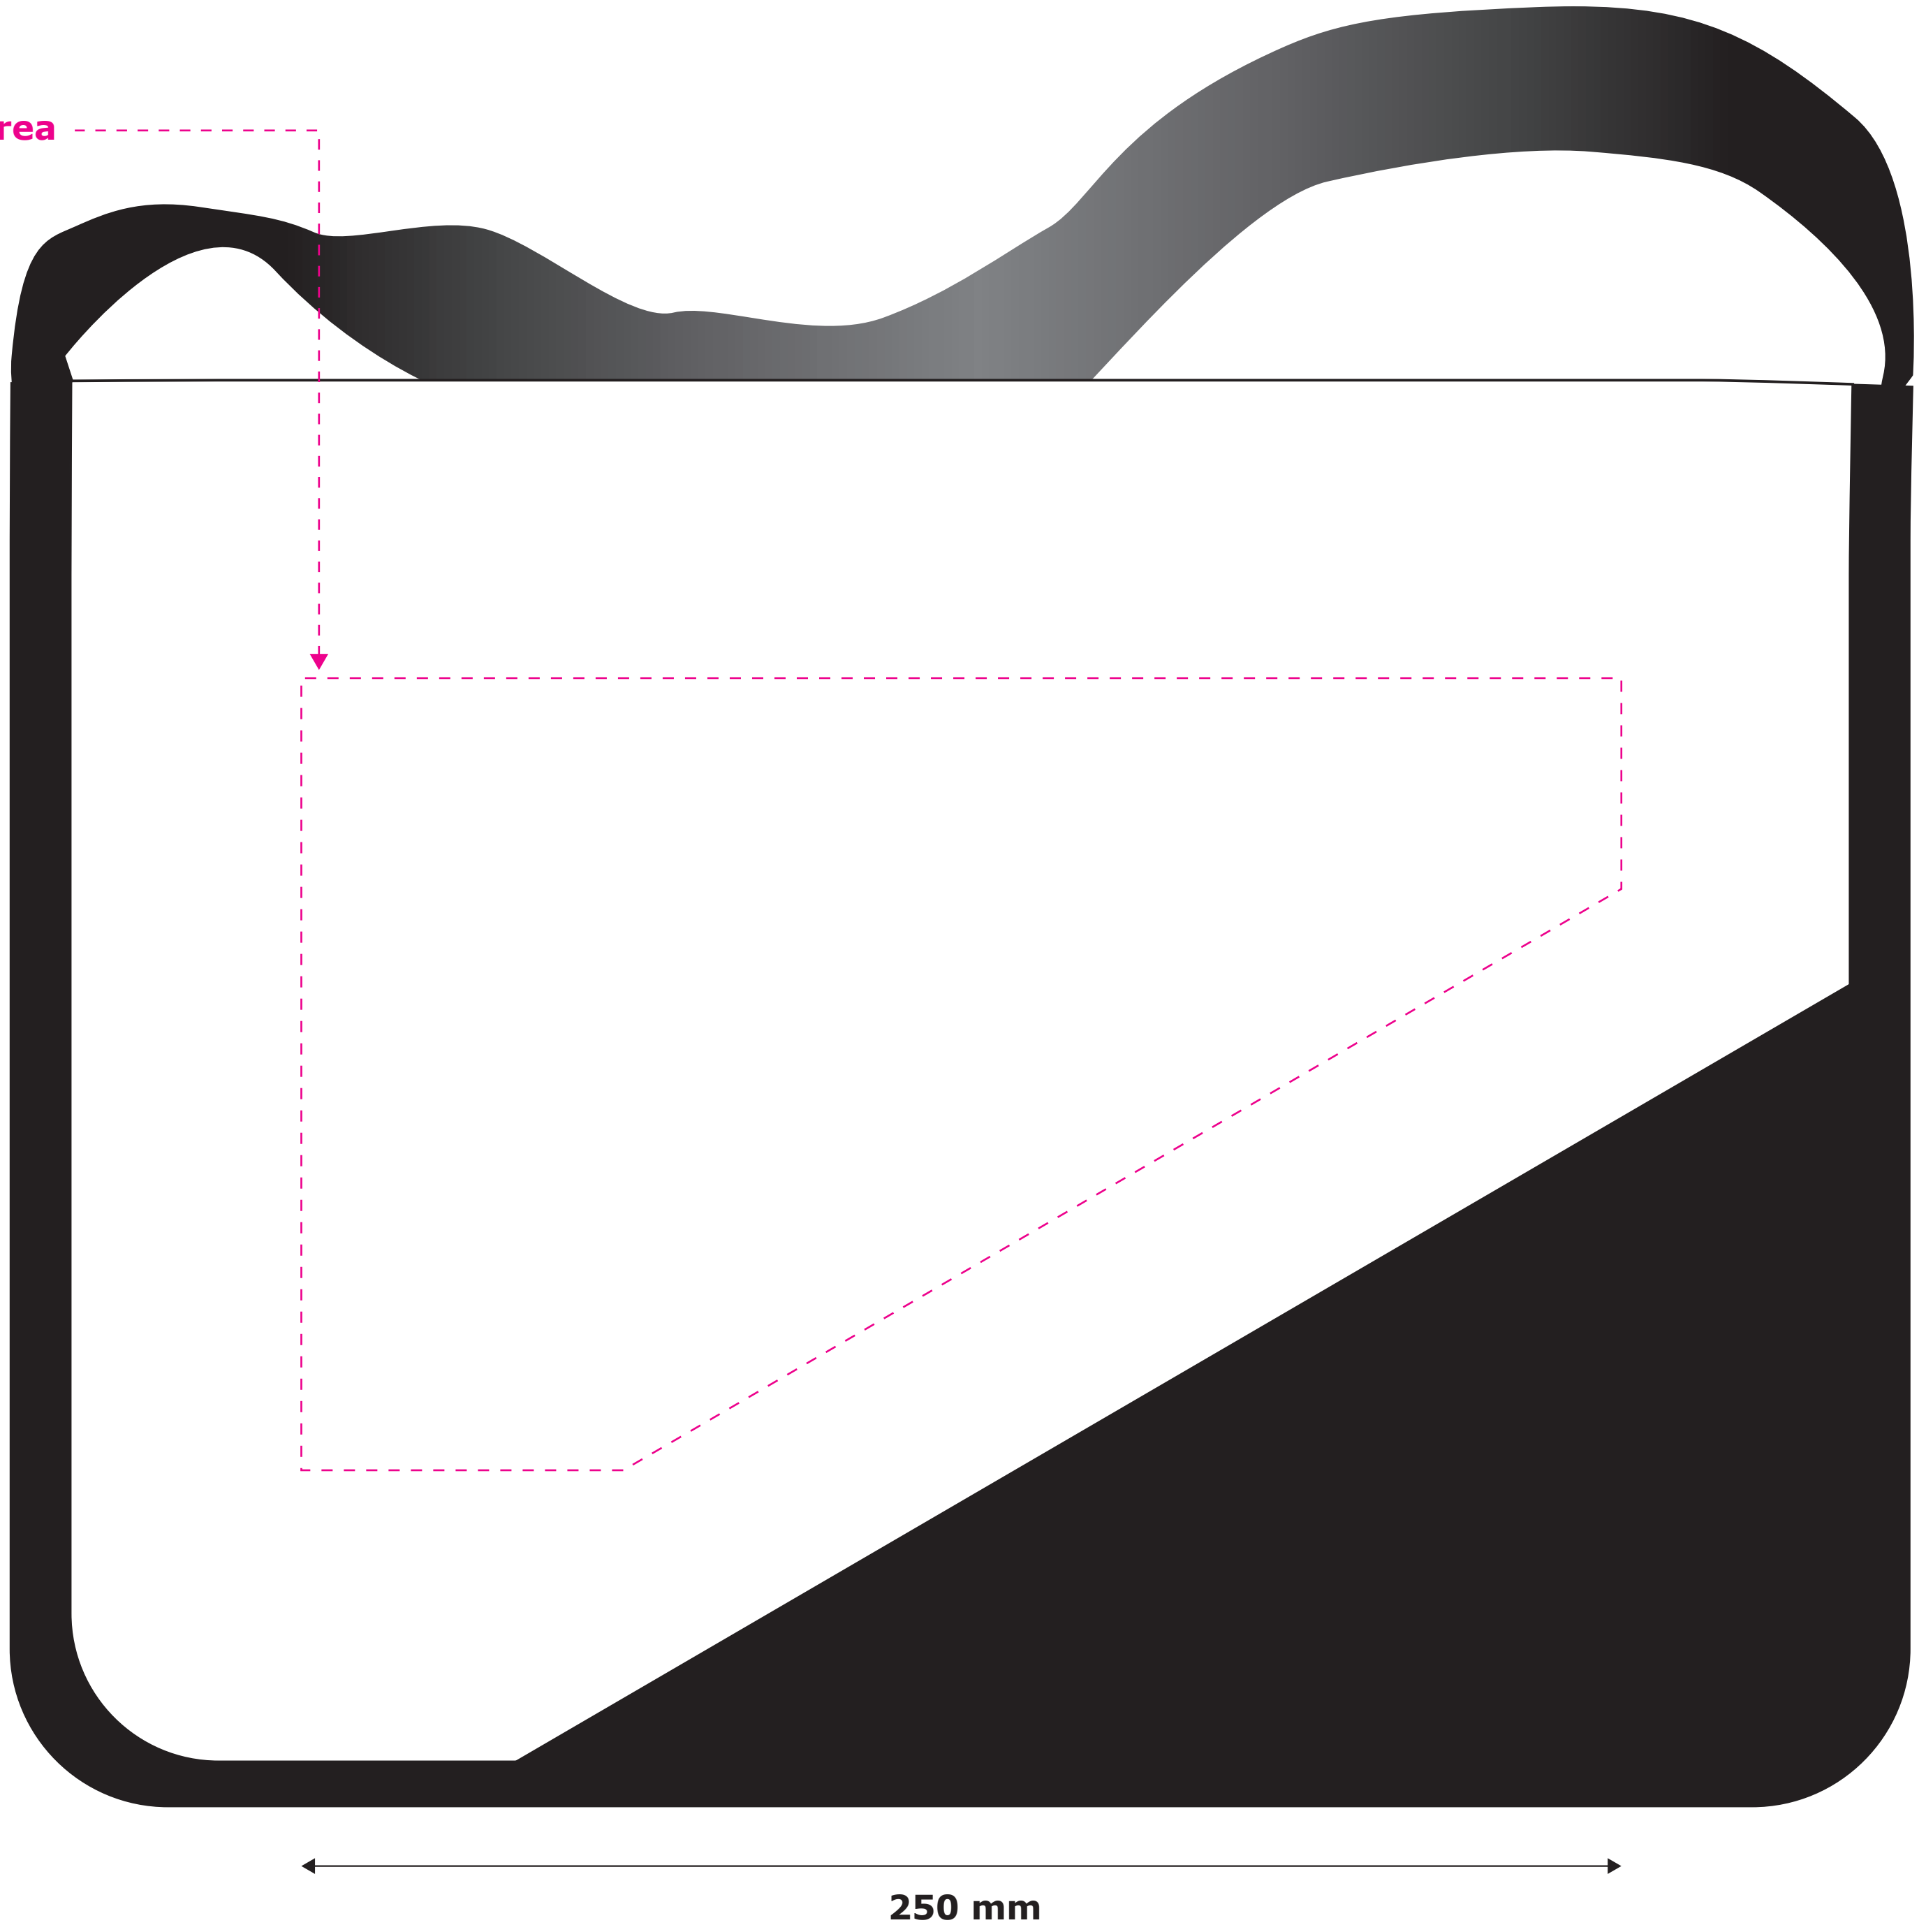

Order-No.:	_____
Model-No.:	68
Colour-No.:	___/___
Size:	36 x 27 x 6 cm
Printside:	Frontside
Printarea:	20 x 15 cm
Printcolours:	<input type="checkbox"/> _____

Max. Printarea

PLEASE CHECK CAREFULLY:

- 1. Position / Size**
Is the motif in the right place and is it the right size?
- 2. Front / Back**
Are the motifs on the right side?
- 3. Printcolours**
Are the Pantone C tones correct?
- 4. Typo / Text**
Are all fonts and texts correct?

NOTE:

The appearance of the printing and bag colors are not binding here.

With the release of this proof, subsequent complaints about facts that are recognizable here are excluded.