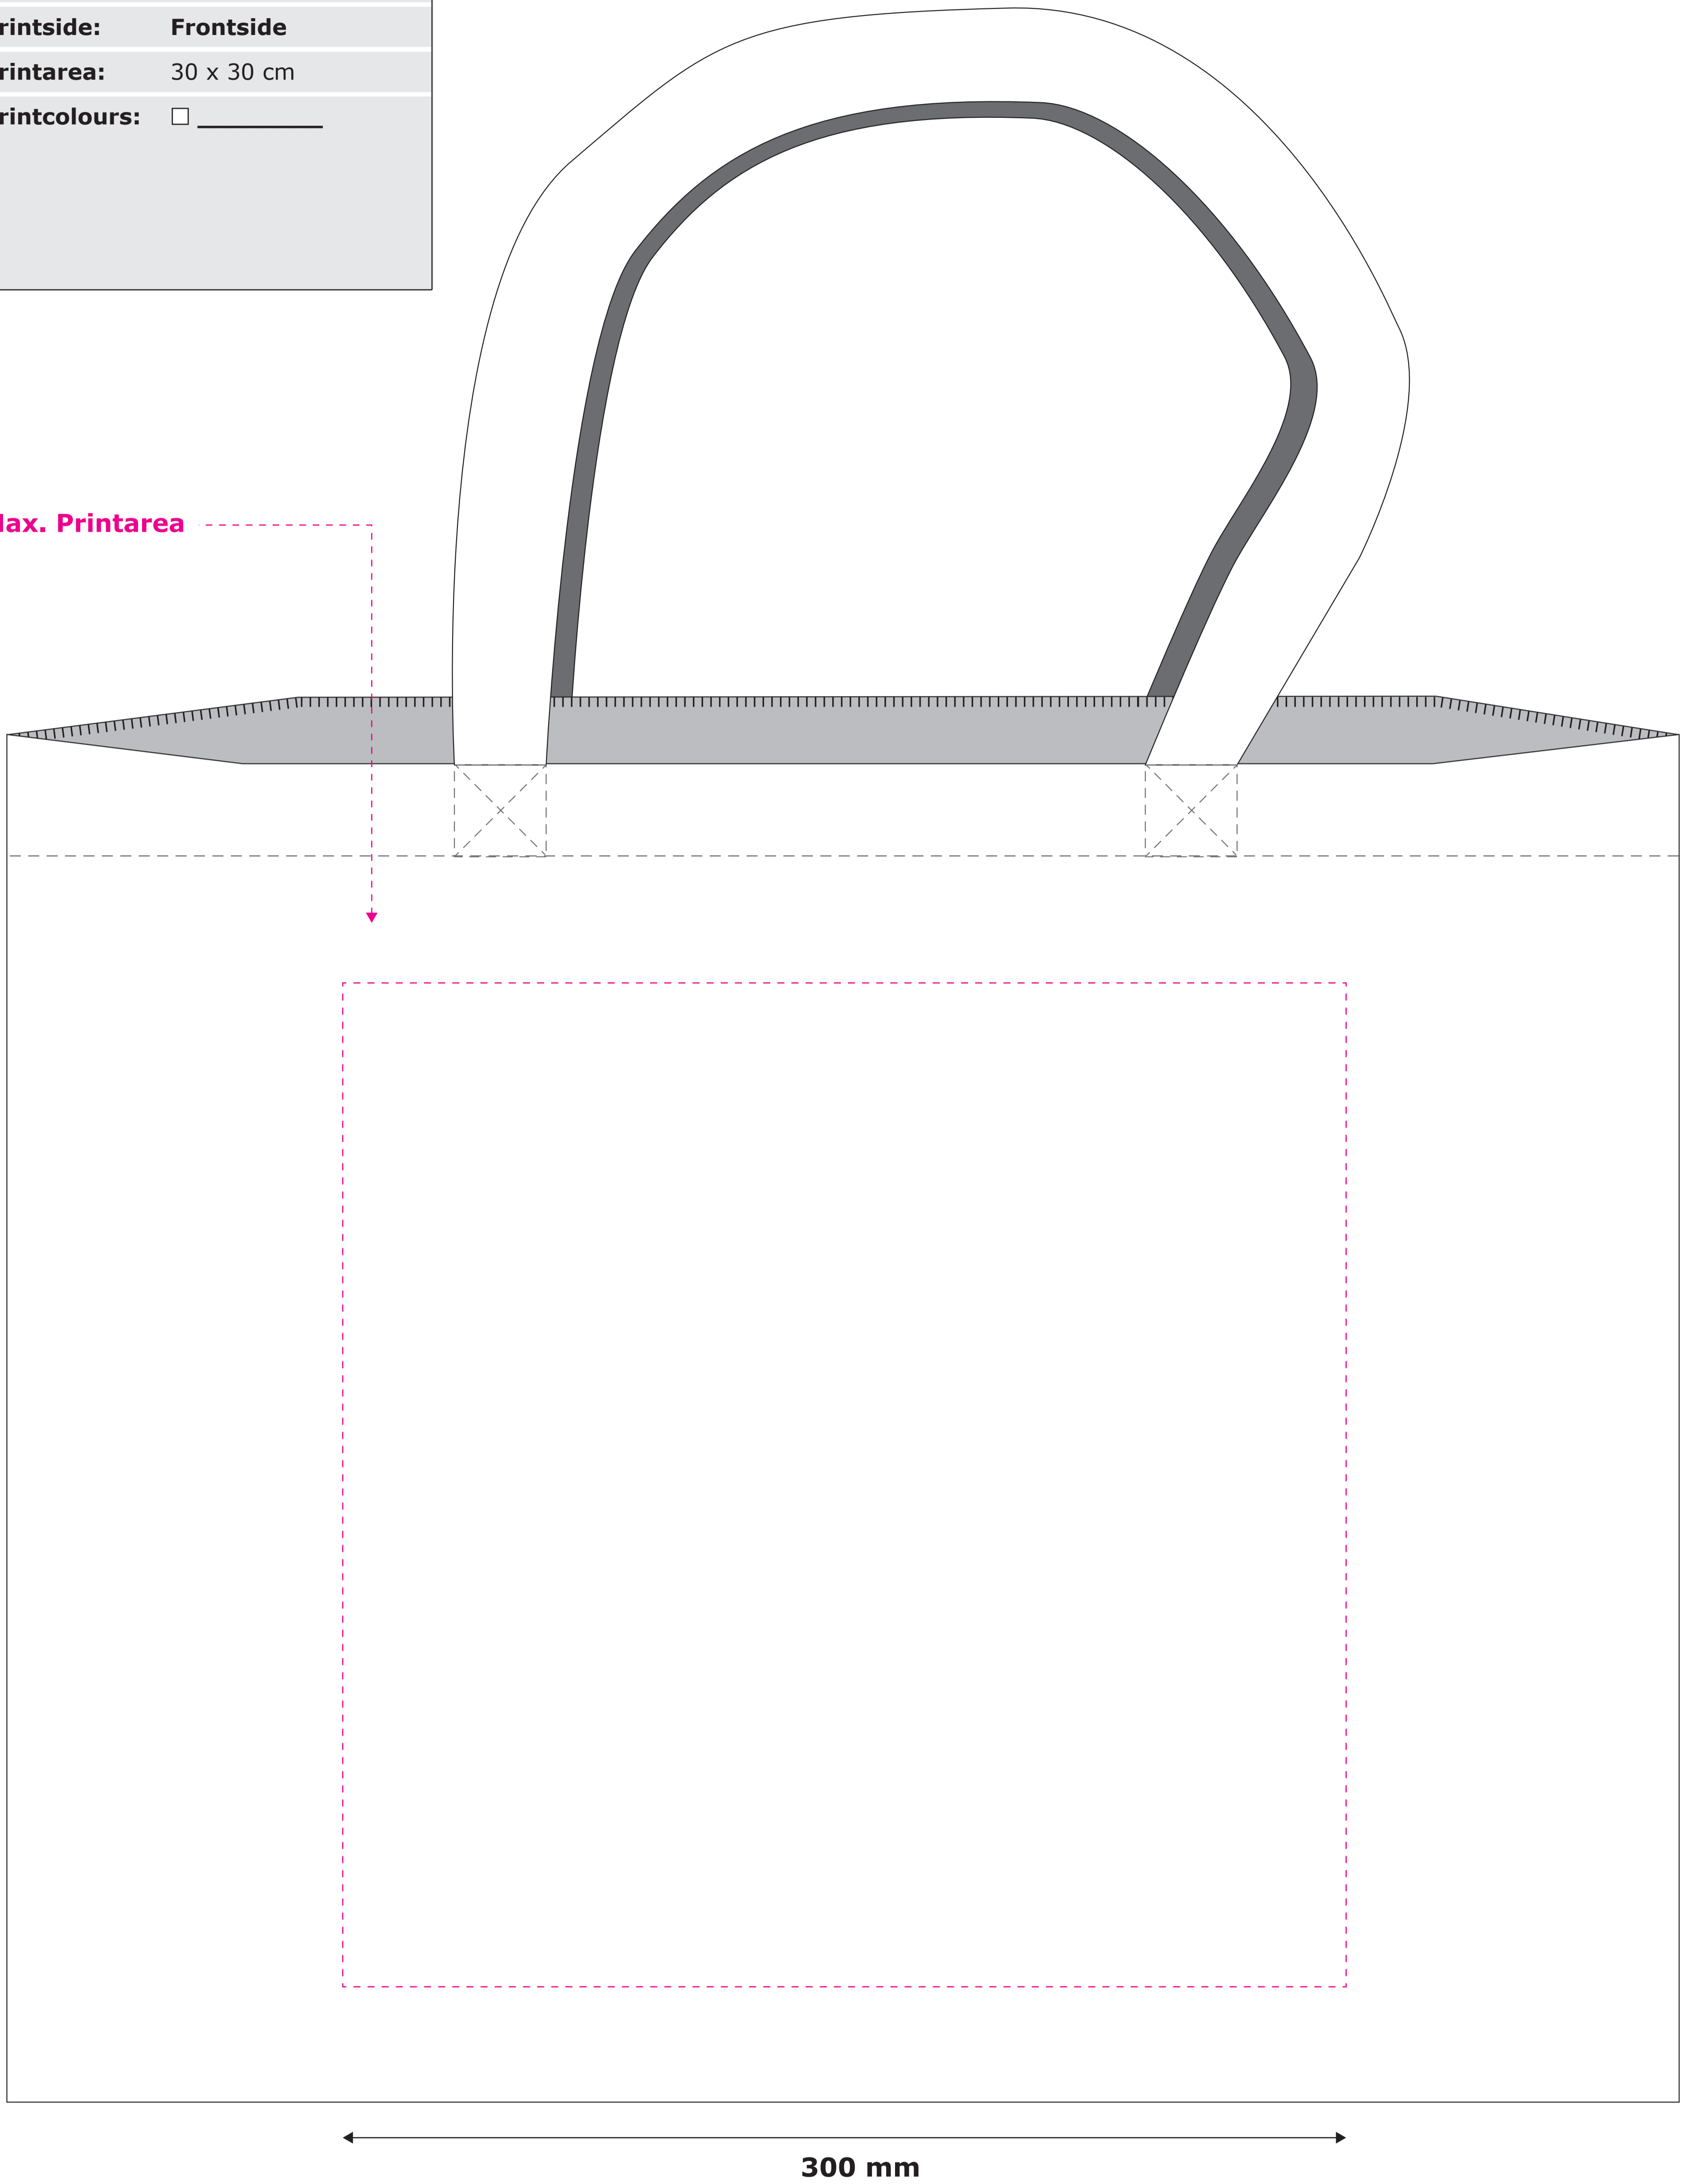

Order-No.:	_____
Model-No.:	71
Colour-No.:	—
Size:	50 x 40 x 12 cm
Printside:	Frontside
Printarea:	30 x 30 cm
Printcolours:	<input type="checkbox"/> _____

Max. Printarea

300 mm

300 mm

PLEASE CHECK CAREFULLY:

- 1. Position / Size**
Is the motiv in the right place and is it the right size?
- 2. Front / Back**
Are the motivs on the right side?
- 3. Printcolours**
Are the Pantone C tones correct?
- 4. Typo / Text**
Are all fonts and texts correct?